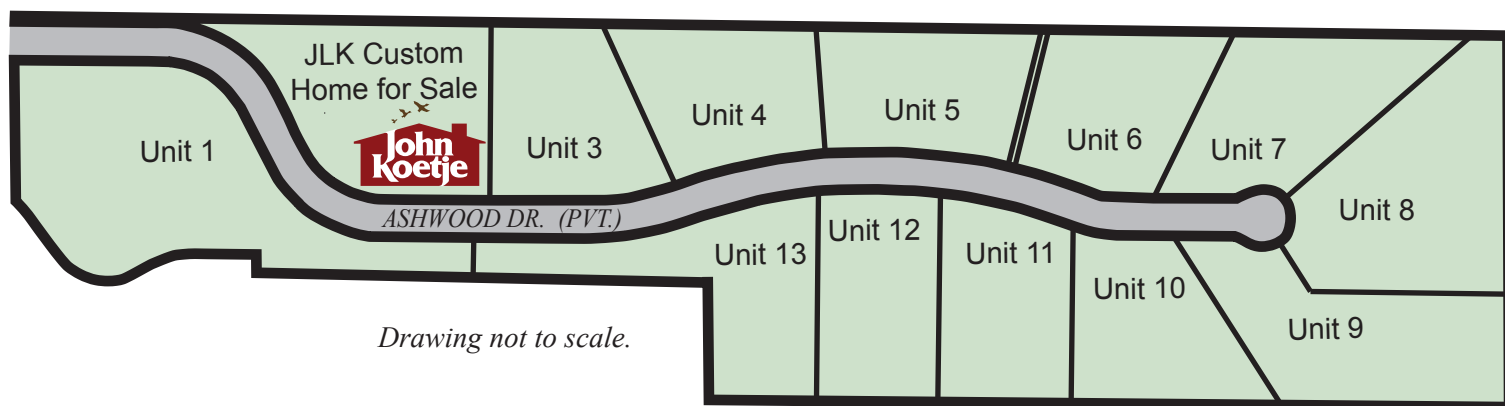

Sturbridge Valley

Developed by:
John L. Koetje

LOCATION MAP
NO SCALE

S = SOLD

- Executive home sites
- Lots from 1.8 acres to 3.0 acres
- Beautiful countryside setting
- Forest Hills Schools (Pine Ridge Elementary)

Size Restrictions:

2000 sq. ft. Ranch
2800 sq. ft. 2-Story

Lot Prices from \$165,000

Visit www.KoetjeCommunities.com for lot and building info.
Sales & info. call John Lee or Karen Koetje @ (616) 538-4241