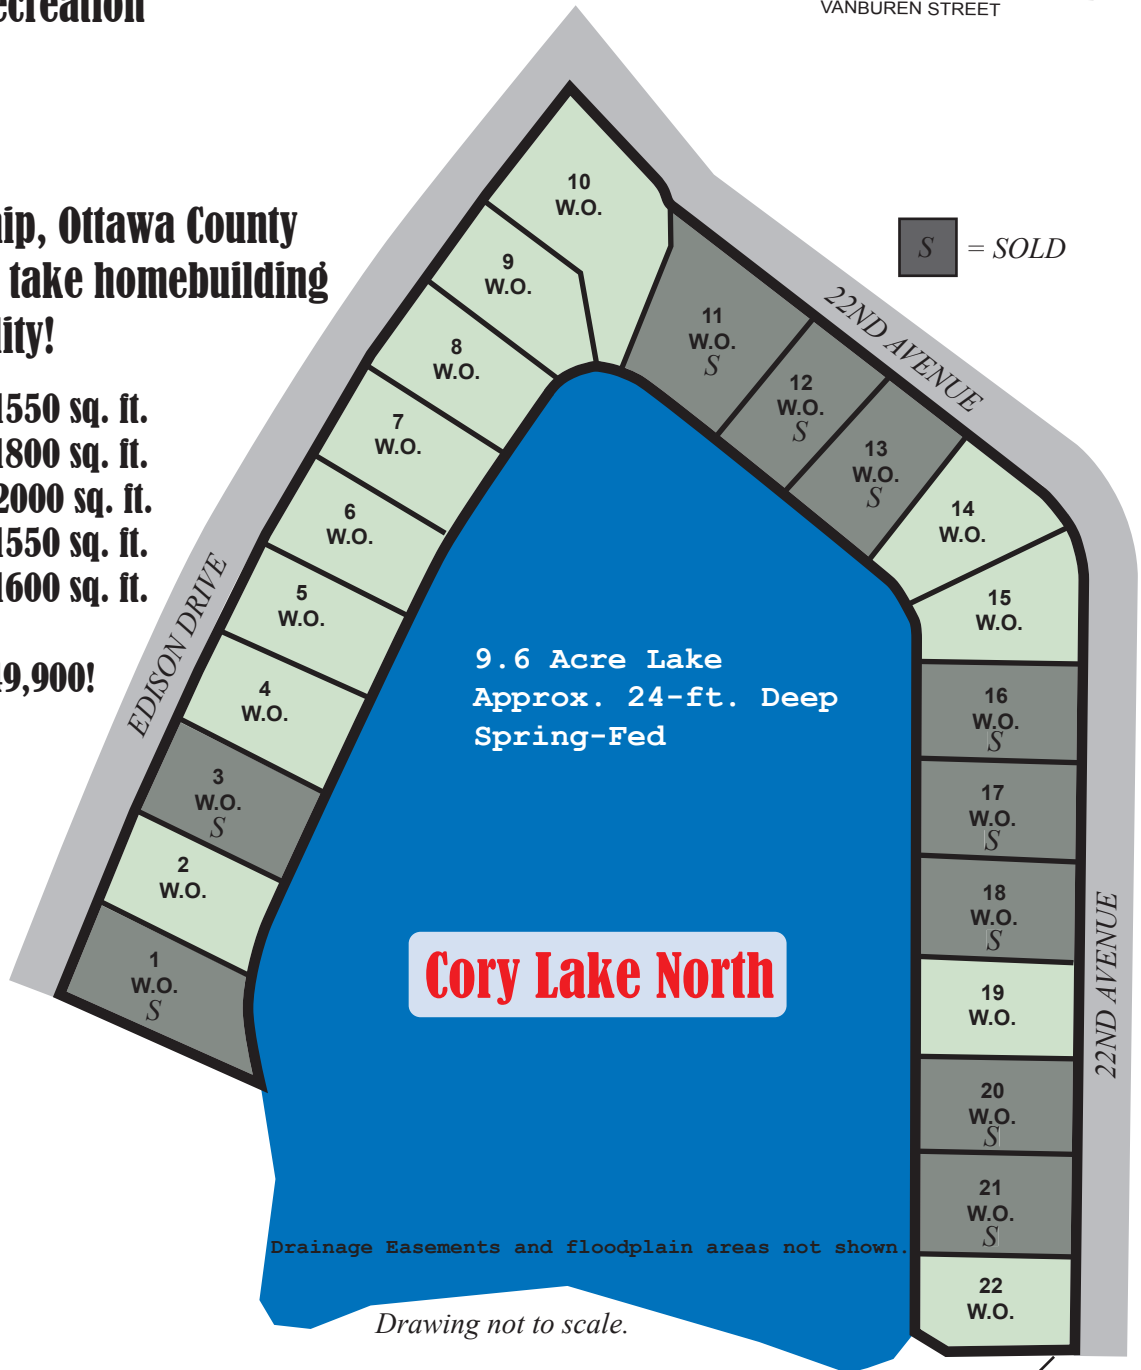

Drawing not to scale.

PVT. EASEMENT FOR PUBLIC UTILITIES

Visit www.KoetjeCommunities.com for lot and building info.
Sales & info. call John Sr. or assistant Sally @ (616) 538-4241

Information deemed reliable, but not guaranteed.