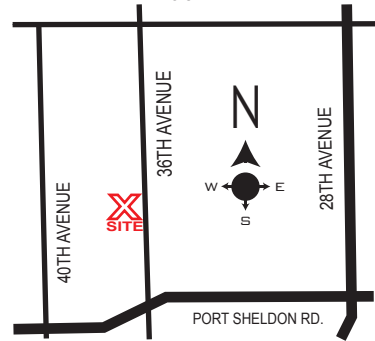

Beech Grove

Developed by:
Koetje-Dykstra, LLC

LOCATION MAP
NO SCALE

- Popular Hudsonville Area
- Close to schools & shopping
- Exceptionally large lots
- Quiet cul-de-sac lots
- Walkout and daylight lots
- Georgetown Township, Ottawa County

Size Restrictions:

- 1800 sq. ft. Ranch
- 2400 sq. ft. 2-Story
- 2400 sq. ft. Tri- and Bi-Level

Lot Prices from \$54,900

WOODED ROADSIDE VIEW!

Drawing not to scale.

Visit www.KoetjeCommunities.com for lot and building info.
Sales & info. call John Lee or Karen Koetje @ (616) 538-4241