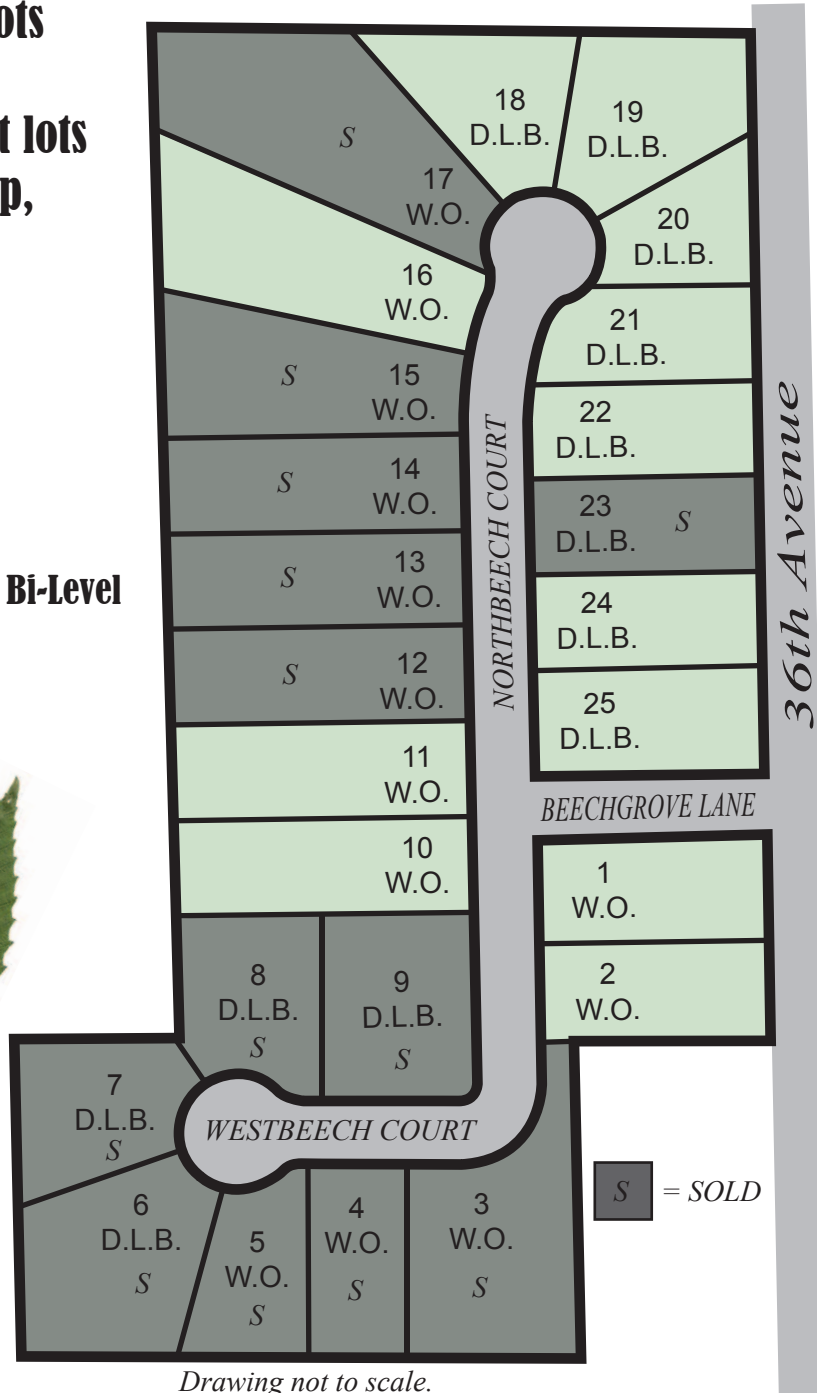

Beech Grove

Developed by:
Koetje-Dykstra, LLC

LOCATION MAP
NO SCALE

- Popular Hudsonville Area
- Close to schools & shopping
- Exceptionally large lots
- Quiet cul-de-sac lots
- Walkout and daylight lots
- Georgetown Township, Ottawa County

Size Restrictions:

- 1800 sq. ft. Ranch
- 2400 sq. ft. 2-Story
- 2400 sq. ft. Tri- and Bi-Level

Lot Prices from \$54,900

WOODED ROADSIDE VIEW!

Drawing not to scale.

Visit www.KoetjeCommunities.com for lot and building info.
Sales & info. call John Lee or Karen Koetje @ (616) 538-4241